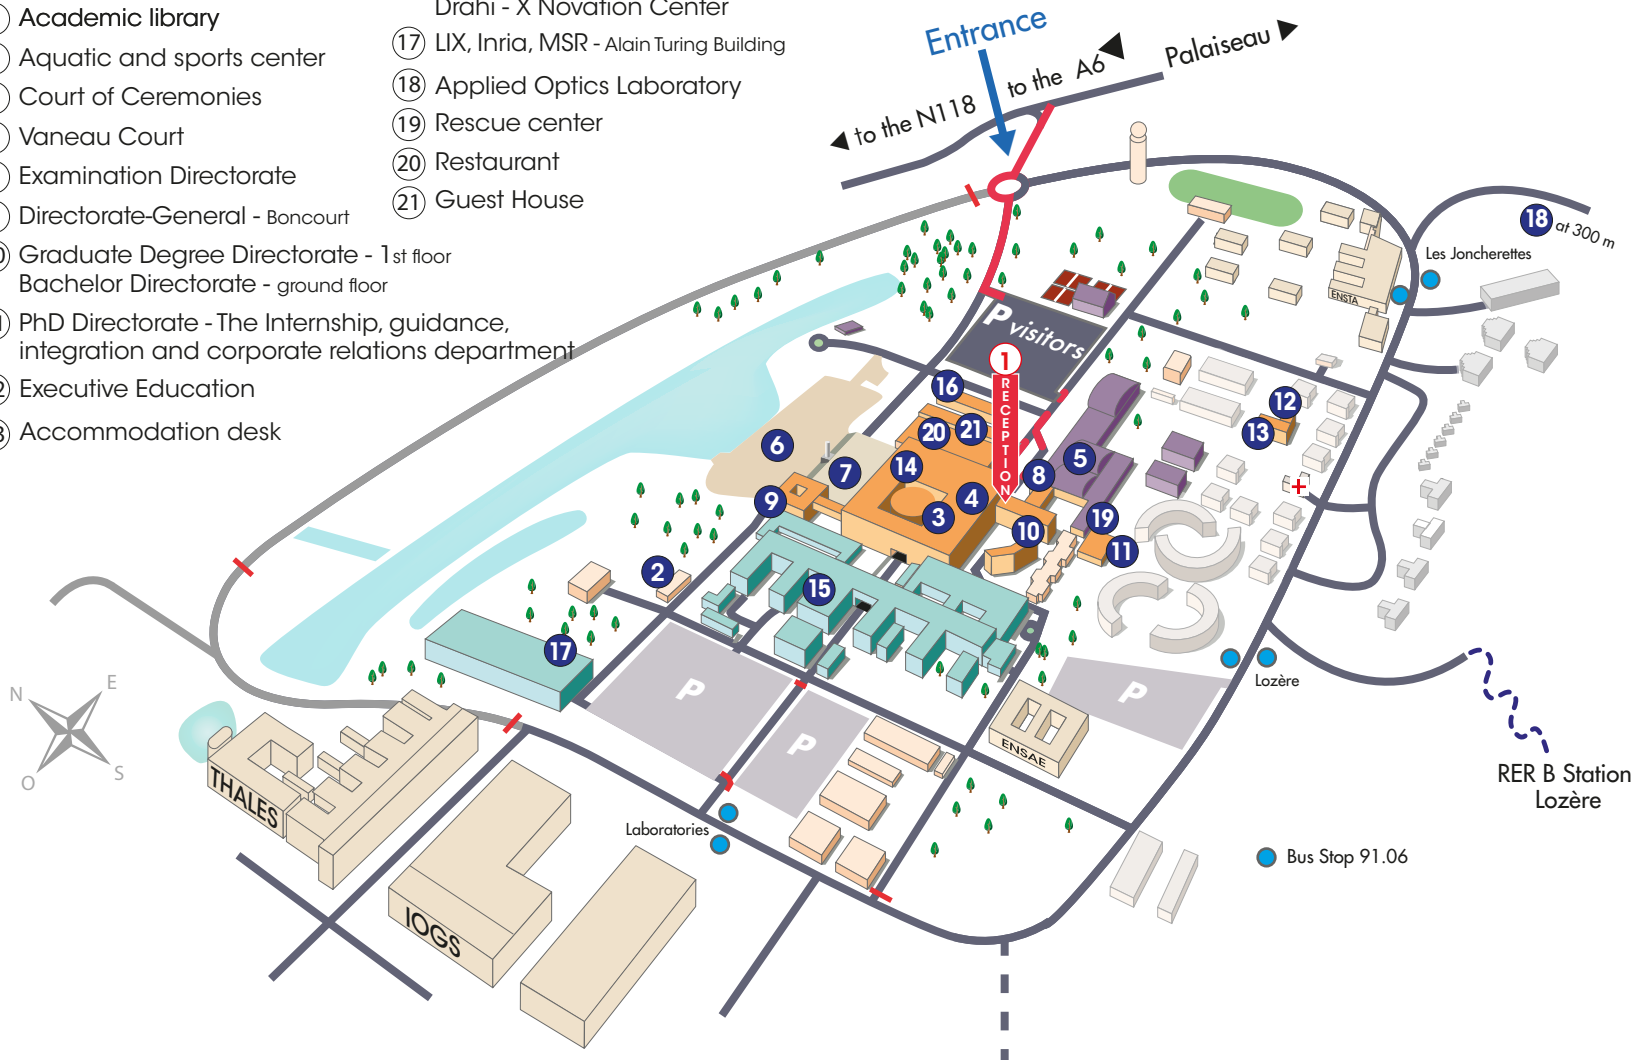

1 Reception

- 2 Reception Deliveries
- 3 Lecture halls
- 4 Academic library
- 5 Aquatic and sports center
- 6 Court of Ceremonies
- 7 Vaneau Court
- 8 Examination Directorate
- 9 Directorate-General - Boncourt
- 10 Graduate Degree Directorate - 1st floor
Bachelor Directorate - ground floor
- 11 PhD Directorate - The Internship, guidance,
integration and corporate relations department
- 12 Executive Education
- 13 Accommodation desk

- 14 Main Hall
- 15 Laboratories / Departments
- 16 LA FIBRE ENTREPRENEUR
Drahi - X Novation Center
- 17 LIX, Inria, MSR - Alain Turing Building
- 18 Applied Optics Laboratory
- 19 Rescue center
- 20 Restaurant
- 21 Guest House

Entrance
to the N118
to the A6
Palaiseau

18 at 300 m
Les Joncherettes

RER B Station
Lozère

Bus Stop 91.06